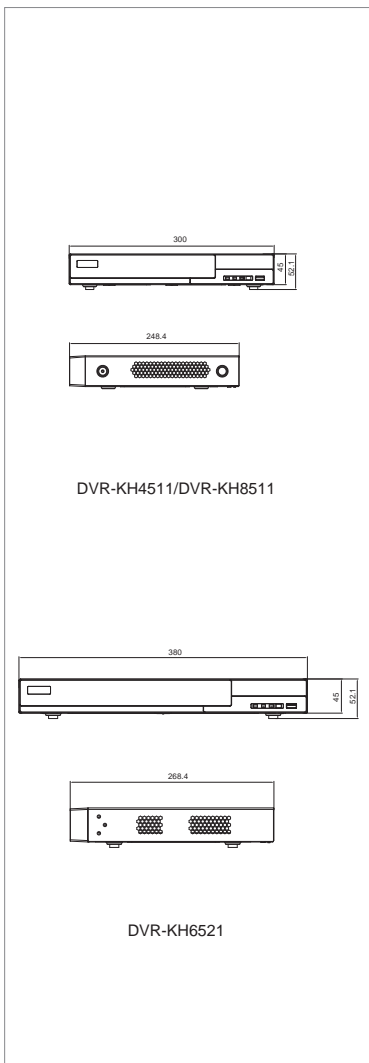

Hybrid 5M/4M H.265+ DVR

4/8/16CH Hybrid 5IN1 DVR DVR-KH4511/DVR-KH8511/DVR-KH6521

DVR-KH4511/DVR-KH8511

DVR-KH6521

Dimension Unit : mm

- AHD/TVI/CVI/CVBS/IP record.
- H.265 high profile compression algorithm, low bit rate, high picture quality.
- Dual stream - individual network video streaming and DVR record streaming.
- Phone remote view (iPhone / iPad / Android).
- Support P2P. QR code connection.
- Device ID setup for control keyboard.
- AHD/TVI 5MP/4MP camera input.
- Smart channel settings: Live / playback screen digital zoom, playback camera title and date / time position movable.
- Operation log list / Network online users list check.
- Intensive security function by chosen AUTHORITY. Convenient backup by AVI file.
- DVR control: mouse, control keyboard, network.
- IVS: Missing object / Tampering detection / Tripwire / Line crossing. (Used with a specific camera)