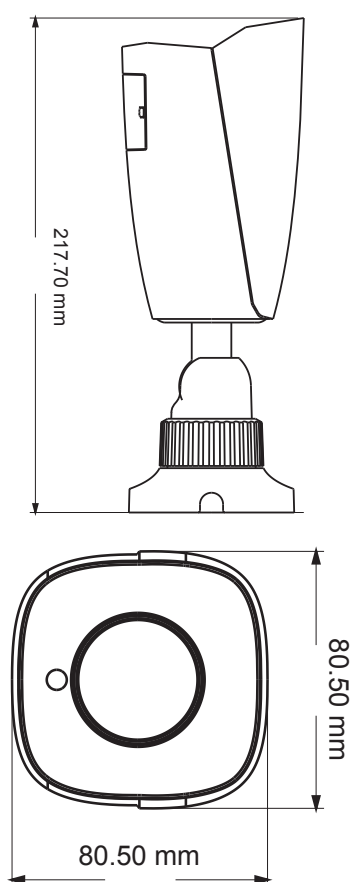

# IP CAMERA

## IPC-2T58SQH

- H.265 / H.264 / MJPEG
- 2MP ( 1920 × 1080 )
- 30 ~ 50 M IR night view distance
- 3 DNR, WDR, HLC, BLC, Digital Defog
- 1CH audio input; Hardware reset
- Built-in micro SD card slot, up to 128GB
- ICR auto switch, true day / night
- Support ROI coding
- IP67 ingress protection
- Support DC 12V / PoE power supply
- Intelligent analytics: Exception, Line Crossing, Intrusion

## IPC-2T58SQH

Camera	
Image Sensor	1 / 2.9 " CMOS
Image Size	1920 × 1080
Electronic Shutter	1 / 25 s ~ 1 / 100000 s
Min. Illumination	0.0035 lux@F1.2,AGC ON; 0 lux with IR 0.013 lux@F2.0,AGC ON; 0 lux with IR
Lens	VF 2.8 ~ 12 mm @F1.4
Horizontal view Angle	88° ~34.8°
IR Distance	30~50 m
Day & Night	ICR auto switch
WDR	YES
BLC	YES
HLC	YES
Digital Defog	YES
Digital DNR	3 DNR
Image	
Video Compression	H.265 / H.264 / MJPEG
H.265 Compression Standard	Main Profile@Leve4.1 High Tier
Resolution	1080P ( 1920 × 1080 ), 720P ( 1280 × 720 ), D1, CIF, 480 × 240
Main Stream (S1)	1080P / 720P @30fps
Sub Stream (S2)	D1 / CIF / 480 × 240 @30fps
Third Stream (S3)	-
Bit Rate	64 Kbps ~ 6 Mbps
Bit Rate Type	VBR / CBR
Image Settings	ROI, Saturation, Brightness, Chroma, Contrast,Wide Dynamic, Sharpen,NR,etc. adjustable through client software or web browser
ROI	Each ROI to be configured separately
Audio	
Audio Compression	G711A / U
Two-way audio	-
Interfaces	
Network	RJ45
Video Output	-
Audio line in	1CH audio input
Audio line out	-
Alarm Input	-
Alarm Output	-
Storage	
SD card	Built-in micro SD card slot; up to 128GB
Network remote storage	Yes