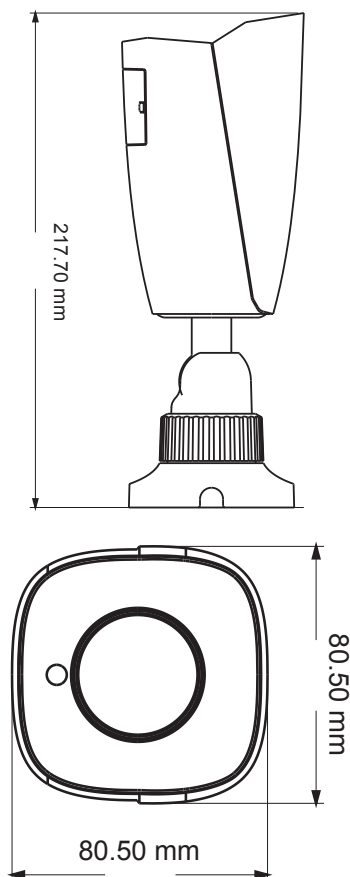

IP CAMERA

IPC-5T58SJA

- H.265 / H.264 / MJPEG
- 5MP (2592 × 1944)
- 30 ~ 50 M IR night view distance
- 3 DNR,WDR
- ICR auto switch, true day / night
- Support ROI coding
- Support smart phone, iPad, remote monitoring
- IP67 ingress protection
- PoE power supply

RoHS CE FC

5MP IP IR WATER-PROOF BULLET CAMERA

IPC-5T58SJA

Camera	
Image Sensor	1 / 2.7 " CMOS
Image Size	2592 × 1944
Electronic Shutter	1 / 25 s ~ 1 / 100000 s
Min. Illumination	0.0236 lux @F2.0, AGC ON; 0 lux with IR
Lens	EVF 2.8~12mm @F1.4 Motorized Lens
Horizontal view Angle	90.5° ~32.9°
IR Distance	30~50 m
WDR	Digital WDR
Day & Night	ICR auto switch
BLC	YES
HLC	YES
Defog	YES
Digital DNR	3 DNR
Image	
Video Compression	H.265 / H.264
H.265 Compression Standard	Main Profile@Leve4.1 High Tier
Resolution	5MP (2592 × 1944) , 4MP (2592 × 1520), 2K (2560 × 1440) , 3MP (2304 × 1296) , 1080P(1920 × 1080) , 720P (1280 × 720) , D1 (704 × 480), 480 × 240, CIF (352 × 240)
Main Stream (S1)	5MP @20fps 4MP / 1080P / 720P @30fps
Sub Stream (S2)	720P @15fps D1 / CIF @30fps
Third Stream (S3)	D1 / 480 × 240 / CIF @30fps
Bit Rate	64 Kbps ~ 5 Mbps
Bit Rate Type	VBR / CBR
Image Settings	ROI, Saturation, Brightness, Chroma, Contrast,Wide Dynamic, Sharpen,NR,etc. adjustable through client software or web browser
ROI	Each ROI to be configured separately
Audio	
Audio Compression	-
Two-way audio	-
Interfaces	
Network	RJ45
Video Output	-
Audio line in	-
Audio line out	-
Alarm Input	-
Alarm Output	-
Storage	
SD card	-
Network remote storage	Yes
Hardware Reset	-

Others	
Power Supply	DC12V / PoE
Power Consumption	< 9W
Operating Environment	- 30 ° C ~ 60 ° C (-22° F~140° F) Humidity: less than 95 % (non-condensing)
Dimensions	Φ 217.7× 80.5 × 80.5 mm
Weight	Approx. 650g
Installation	Ceiling mounting (wall mounting available with the junction box and bracket)
Ingress Protection	IP67