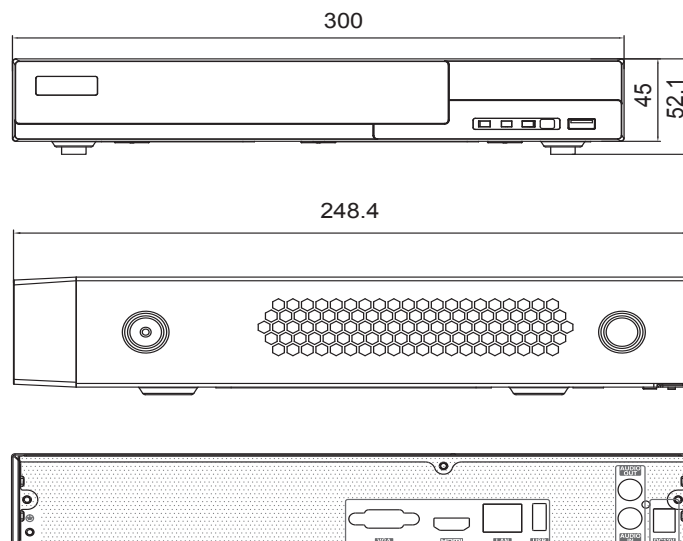

RoHS CE FC

WITH CAMERA

NVR-4311NF

System	
Compression	H.265 / H.264
Operating System	Embedded Linux
Video	
Network Input	4 CH
Network Access Bandwidth	40 Mbps
Network Access Format	8MP / 5MP / 4MP / 3MP / 1080P / 960P / 720P / 960H / D1 / CIF @25 / 30fps
Output	HDMI × 1 : 4K / 1080P / 1280 × 1024 / 1024 × 768 VGA × 1 : 1080P / 1280 × 1024 / 1024 × 768
Audio	
Network Input	4 CH
2-way Audio	RCA × 1
Local Output	RCA × 1
Record	
Record Stream	Dual / single stream recording
Mode	Manual / timer / motion / sensor
Playback	
Simultaneous Playback	Max 4 CH
Search	Time slice / time / event / tag search
Function	Play / pause / FF / REW / digital zoom
Alarm	
Mode	Manual / sensor / motion / exception
Alarm Input (IPC)	4 CH
Alarm Input (NVR)	-
Alarm Output (IPC)	4 CH
Alarm Output (NVR)	-
Triggering	Record / snap / preset / e-mail / APP push message

External Interface	
Network Interface	RJ45 1000 Mbps × 1
PoE Port	-
Serial Interface	-
USB Interface	USB 2.0 × 1 (front panel) USB 2.0 × 1 (rear panel)
Remote Controller	optional
Network	
Protocol	TCP / IP / PPPoE / DHCP / DNS / DDNS / UPnP / NTP / SMTP / RTSP / ONVIF
Network-Function	Support licensed CMS(100CH) / EMAP / IE
Web Client	Multi-user online simultaneously
Client Application	Display / Playback / Backup / DVR control / PTZ Control
Storage	
SATA	1
e-SATA	0
Capacity	max 10TB per HDD
Backup	
Local Backup	USB disk / USB mobile HDD (limited)
Network Backup	Yes
Mobile Device	
Operating System	iOS / Andriod
Others	
Power Supply	DC 12V/1.5A
Consumption	≤ 10 W (without HDD)
Dimensions	300 × 248 × 52 (W × D × H) mm
Operating Temperature	-10 ~ 50 °C
Operating Humidity	10% ~ 90% humidity