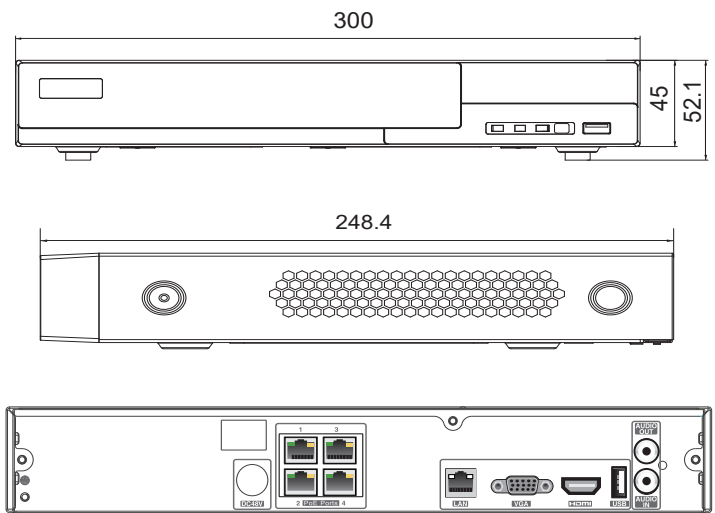

RoHS CE FC

WITH CAMERA

NVR-4311PF

System	
Compression	H.265 / H.264
Operating System	Embedded Linux
Video	
Network Input	4 CH
Network Access Bandwidth	40 Mbps
Network Access Format	8MP / 5MP / 4MP / 3MP / 1080P / 960P / 720P / 960H / D1 / CIF @25 / 30fps
Output	HDMI × 1 : 4K / 1080P / 1280 × 1024 / 1024 × 768 VGA × 1 : 1080P / 1280 × 1024 / 1024 × 768
Audio	
Network Input	4 CH
2-way Audio	RCA × 1
Local Output	RCA × 1
Record	
Record Stream	Dual / single stream recording
Mode	Manual / timer / motion / sensor
Playback	
Simultaneous Playback	Max 4 CH
Search	Time slice / time / event / tag search
Function	Play / pause / FF / REW / digital zoom
Alarm	
Mode	Manual / sensor / motion / exception
Alarm Input (IPC)	4 CH
Alarm Input (NVR)	-
Alarm Output (IPC)	4 CH
Alarm Output (NVR)	-
Triggering	Record / snap / preset / e-mail / APP push message

External Interface	
Network Interface	RJ45 1000 Mbps × 1
PoE Port	RJ45 × 4
Serial Interface	-
USB Interface	USB 2.0 × 1 (front panel) USB 2.0 × 1 (rear panel)
Remote Controller	optional
Network	
Protocol	TCP / IP / PPPoE / DHCP / DNS / DDNS / UPnP / NTP / SMTP / RTSP / ONVIF
Network-Function	Support licensed CMS(100CH) / EMAP / IE
Web Client	Multi-user online simultaneously
Client Application	Display / Playback / Backup / DVR control / PTZ Control
Storage	
SATA	1
e-SATA	0
Capacity	max 10TB per HDD
Backup	
Local Backup	USB disk / USB mobile HDD (limited)
Network Backup	Yes
Mobile Device	
Operating System	iOS / Andriod
Others	
Power Supply	DC 48V / 1.25A
Consumption	≤ 10 W (without HDD)
Dimensions	300 × 248 × 52 (W × D × H) mm
Operating Temperature	-10 ~ 50 °C
Operating Humidity	10% ~ 90% humidity