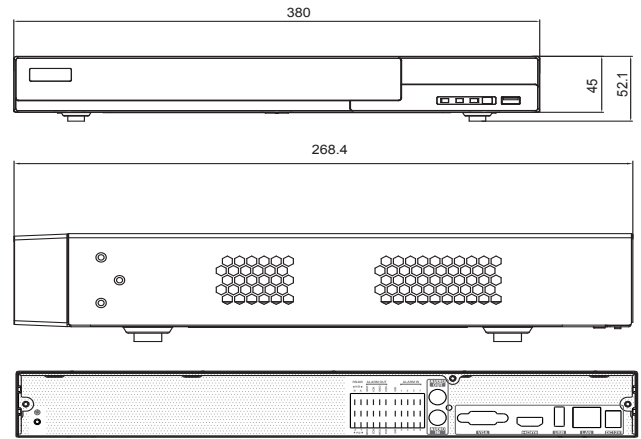

System	
Compression	H.264 / H.265
Operating System	Embedded Linux
Video	
Network Input	16 CH
Network Access Bandwidth	160 Mbps
Network Access Format	8MP / 5MP / 4MP / 3MP / 1080P / 960P / 720P@25 / 30fps
Output	HDMI × 1 : 4K / 2K / 1920 × 1080 / 1280 × 1024 VGA × 1 : 1920 × 1080 / 1280 × 1024
Audio	
Network Input	16 CH
2-way Audio	RCA × 1
Local Output	RCA × 1
Record	
Record Stream	Dual / single stream recording
Mode	Manual / timer / motion / sensor
Playback	
Simultaneous Playback	Max 16 CH
Search	Time slice / time / event / tag search
Function	Play / pause / FF / REW / digital zoom
Alarm	
Mode	Manual / sensor / motion / exception
Alarm Input (IPC)	16 CH
Alarm Input (NVR)	8 CH
Alarm Output (IPC)	16 CH
Alarm Output (NVR)	4 CH
Triggering	Record / snap / preset / e-mail / APP push message
Storage	
SATA	2
e-SATA	-
Capacity	max 10TB per HDD
Backup	
Local Backup	USB disk / USB mobile HDD (limited)
Network Backup	Yes
Mobile Device	
Operating System	iOS / Andriod

Face Detection Function	
Channel	16 CH
Face Picture Database	16 libraries 10000 Face Pictures
Computing Capability	240 pictures / minute
Face Picture Search	Search by picture is supported
Database Management	Add, modify, delete and search face pictures
Face Picture Adding	Add face pictures through APP,WEB and local PC
External face picture enrollment	Resolution : 64 × 64 ~ 1920 × 1080 Size : less than 200KB Format : jpg
Face Picture Comparison	Support allow list and block list alarm
Face Trace	Yes
Map of Face Trace	Reolution : 600 × 300 ~ 3840 × 2160 Size : within 200KB Format : jpg
Statistic Graph of Face Information	Bar graph, pie chart
Statistic Mode of Face Information	Statistics by day, week, month,quarter as well as customized time period
External Interface	
Network Interface	RJ45 1000 Mbps × 1
PoE Port	-
Serial Interface	RS485 × 2 (A,B for keyboard ;Z,Y for PTZ)
Statistic Mode of Face Information	USB 2.0 × 1 (front panel) USB 3.0 × 1 (rear panel)
Remote Controller	optional
Network	
Protocol	TCP / IP / PPPoE / DHCP / DNS / DDNS / UPnP / NTP / SMTP / RTSP / ONVIF
Network-Function	Support licensed CMS(100CH) / EMAP / IE
Web Client	Max 10 users online
Client Application	Display / Playback / Backup / DVR control / PTZ Control
Others	
Power Supply	DC12V / 4A
Consumption	≤ 10W (without HDD)
Dimensions	380 × 268 × 45 (W × D × H) mm
Operating Temperature	-10 ~ 50 °C
Operating Humidity	10% ~ 90% humidity