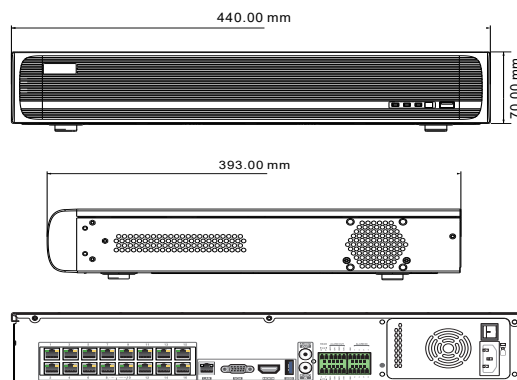

System	
Compression	H.265 / H.264 / MJPEG
Operating System	Embedded Linux
Video	
Network Input	16CH
Network Access Bandwidth	160Mbps
Network Access Format	8MP / 5MP / 4MP / 3MP / 1080P / 960P / 720P@25 / 30fps
Output	HDMI × 1 : 4K × 2K / 1920 × 1080 / 1280 × 1024 / 1024 × 768 VGA × 1 : 1920 × 1080 / 1280 × 1024 / 1024 × 768
Audio	
Network Input	16 CH
2-way Audio	RCA × 1
Local Output	RCA × 1
Record	
Record Stream	Dual / single stream recording
Mode	Manual / timer / motion / sensor
Playback	
Simultaneous Playback	Max 16 CH
Search	Face / IVS / Date & Time search / Event search
Function	Play / pause / FF / FB / digital zoom
Alarm	
Mode	Manual / sensor / motion / exception
Alarm Input (IPC)	16 CH
Alarm Input (NVR)	16 CH
Alarm Output (IPC)	16 CH
Alarm Output (NVR)	4 CH
Triggering	Record / snap / preset / e-mail / APP push message
Storage	
SATA	4
e-SATA	-
Capacity	max 10T per HDD
Backup	
Local Backup	USB disk / USB mobile HDD (limited)
Network Backup	Yes
Mobile Device	
Operating System	iOS / Andriod

Face Detection Function	
Channel	16 CH
Face Picture Database	16 libraries 10000 Face Pictures
Computing Capability	240 pictures / minute
Face Picture Search	Search by picture is supported
Database Management	Add, modify, delete and search face pictures
Face Picture Adding	Add face pictures through APP,WEB and local PC
External face picture enrollment	Resolution : 64 × 64 ~ 1920 × 1080 Size : less than 200KB Format : jpg
Face Picture Comparison	Support allow list and block list alarm
Face Trace	Yes
Map of Face Trace	Reolution : 600 × 300 ~ 3840 × 2160 Size : within 200KB Format : jpg
Statistic Graph of Face Information	Bar graph, pie chart
Statistic Mode of Face Information	Statistics by day, week, month,quarter as well as customized time period
External Interface	
Network Interface	RJ45 10 / 100 / 1000 Mbps × 1
PoE Port	RJ45 × 16
Serial Interface	RS485 × 2 (A,B for keyboard ;Z,Y for PTZ)
USB Interface	USB 2.0 × 1 (front panel) USB 3.0 × 1 (rear panel)
Network	
Protocol	TCP / IP / PPPoE / DHCP / DNS / DDNS / UPnP / NTP / SMTP / RTSP / ONVIF
Network-Function	Support licensed CMS(100CH) / EMAP / IE
Web Client	Multiple users online
Client Application	Display / Playback / Backup / DVR control / PTZ Control
Others	
Power Supply	ATX (AC 110V / 240V)
Consumption	≤ 15W (without HDD)
Dimensions	440× 393 × 70 (W × D × H) mm
Operating Temperature	-10 ~ 50 °C
Operating Humidity	10% ~ 90% humidity
Weight	4.5 KG