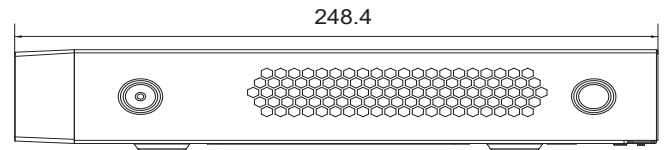

RoHS CE FC

WITH CAMERA

NVR-8311NF

System	
Compression	H.265 / H.264
Operating System	Embedded Linux
Video	
Network Input	8 CH
Network Access Bandwidth	80 Mbps
Network Access Format	8MP / 5MP / 4MP / 3MP / 1080P / 960P / 720P / 960H / D1 / CIF @25 / 30fps
Output	HDMI × 1 : 4K / 1080P / 1280 × 1024 / 1024 × 768 VGA × 1 : 1080P / 1280 × 1024 / 1024 × 768
Audio	
Network Input	8 CH
2-way Audio	RCA × 1
Local Output	RCA × 1
Record	
Record Stream	Dual / single stream recording
Mode	Manual / timer / motion / sensor
Playback	
Simultaneous Playback	Max 8 CH
Search	Time slice / time / event / tag search
Function	Play / pause / FF / REW / digital zoom
Alarm	
Mode	Manual / sensor / motion / exception
Alarm Input (IPC)	8 CH
Alarm Input (NVR)	-
Alarm Output (IPC)	8 CH
Alarm Output (NVR)	-
Triggering	Record / snap / preset / e-mail / APP push message

External Interface	
Network Interface	RJ45 1000 Mbps × 1
PoE Port	RJ45 × 8
Serial Interface	-
USB Interface	USB 2.0 × 1 (front panel) USB 2.0 × 1 (rear panel)
Remote Controller	optional
Network	
Protocol	TCP / IP / PPPoE / DHCP / DNS / DDNS / UPnP / NTP / SMTP / RTSP / ONVIF
Network-Function	Support licensed CMS(100CH) / EMAP / IE
Web Client	Multi-user online simultaneously
Client Application	Display / Playback / Backup / DVR control / PTZ Control
Storage	
SATA	1
e-SATA	0
Capacity	max 10TB per HDD
Backup	
Local Backup	USB disk / USB mobile HDD (limited)
Network Backup	Yes
Mobile Device	
Operating System	iOS / Andriod
Others	
Power Supply	DC 48V / 2.5A
Consumption	≤ 10 W (without HDD)
Dimensions	300 × 248 × 52 (W × D × H) mm
Operating Temperature	-10 ~ 50 °C
Operating Humidity	10% ~ 90% humidity