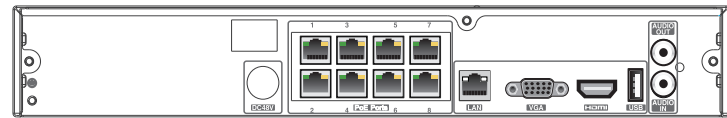

RoHS CE FC

WITH CAMERA

NVR-8311NF

System	
Compression	H.265 / H.264
Operating System	Embedded Linux
Video	
Network Input	8 CH
Network Access Bandwidth	80 Mbps
Network Access Format	8MP / 5MP / 4MP / 3MP / 1080P / 960P / 720P / 960H / D1 / CIF @25 / 30fps
Output	HDMI × 1 : 4K / 1080P / 1280 × 1024 / 1024 × 768 VGA × 1 : 1080P / 1280 × 1024 / 1024 × 768
Audio	
Network Input	8 CH
2-way Audio	RCA × 1
Local Output	RCA × 1
Record	
Record Stream	Dual / single stream recording
Mode	Manual / timer / motion / sensor
Playback	
Simultaneous Playback	Max 8 CH
Search	Time slice / time / event / tag search
Function	Play / pause / FF / REW / digital zoom
Alarm	
Mode	Manual / sensor / motion / exception
Alarm Input (IPC)	8 CH
Alarm Input (NVR)	-
Alarm Output (IPC)	8 CH
Alarm Output (NVR)	-
Triggering	Record / snap / preset / e-mail / APP push message

External Interface	
Network Interface	RJ45 1000 Mbps × 1
PoE Port	RJ45 × 8
Serial Interface	-
USB Interface	USB 2.0 × 1 (front panel) USB 2.0 × 1 (rear panel)
Remote Controller	optional
Network	
Protocol	TCP / IP / PPPoE / DHCP / DNS / DDNS / UPnP / NTP / SMTP / RTSP / ONVIF
Network-Function	Support licensed CMS(100CH) / EMAP / IE
Web Client	Multi-user online simultaneously
Client Application	Display / Playback / Backup / DVR control / PTZ Control
Storage	
SATA	1
e-SATA	0
Capacity	max 10TB per HDD
Backup	
Local Backup	USB disk / USB mobile HDD (limited)
Network Backup	Yes
Mobile Device	
Operating System	iOS / Andriod
Others	
Power Supply	DC 48V / 2.5A
Consumption	≤ 10 W (without HDD)
Dimensions	300 × 248 × 52 (W × D × H) mm
Operating Temperature	-10 ~ 50 °C
Operating Humidity	10% ~ 90% humidity