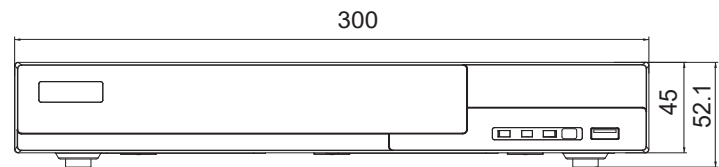

System	
Compression	H.265 / H.264
Operating System	Embedded Linux
Video	
Network Input	8 CH
Network Access Bandwidth	80 Mbps
Network Access Format	8MP / 5MP / 4MP / 3MP / 1080P / 960P / 720P / 960H / D1 / CIF @25 / 30fps
Output	HDMI × 1 : 4K / 1080P / 1280 × 1024 / 1024 × 768 VGA × 1 : 1080P / 1280 × 1024 / 1024 × 768
Audio	
Network Input	8 CH
2-way Audio	RCA × 1
Local Output	RCA × 1
Record	
Record Stream	Dual / single stream recording
Mode	Manual / timer / motion / sensor
Playback	
Simultaneous Playback	Max 8 CH
Search	Time slice / time / event / tag search
Function	Play / pause / FF / REW / digital zoom
Alarm	
Mode	Manual / sensor / motion / exception
Alarm Input (IPC)	8 CH
Alarm Input (NVR)	-
Alarm Output (IPC)	8 CH
Alarm Output (NVR)	-
Triggering	Record / snap / preset / e-mail / APP push message

External Interface	
Network Interface	RJ45 1000 Mbps × 1
PoE Port	RJ45 × 8
Serial Interface	-
USB Interface	USB 2.0 × 1 (front panel) USB 2.0 × 1 (rear panel)
Remote Controller	optional
Network	
Protocol	TCP / IP / PPPoE / DHCP / DNS / DDNS / UPnP / NTP / SMTP / RTSP / ONVIF
Network-Function	Support licensed CMS(100CH) / EMAP / IE
Web Client	Multi-user online simultaneously
Client Application	Display / Playback / Backup / DVR control / PTZ Control
Storage	
SATA	1
e-SATA	0
Capacity	max 10TB per HDD
Backup	
Local Backup	USB disk / USB mobile HDD (limited)
Network Backup	Yes
Mobile Device	
Operating System	iOS / Andriod
Others	
Power Supply	DC 48V / 2.5A
Consumption	≤ 10 W (without HDD)
Dimensions	300 × 248 × 52 (W × D × H) mm
Operating Temperature	-10 ~ 50 °C
Operating Humidity	10% ~ 90% humidity