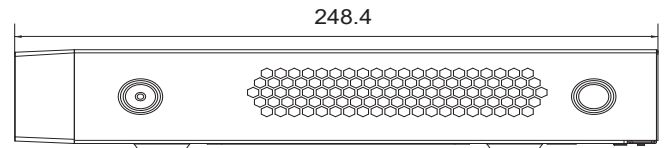

RoHS CE FC

WITH CAMERA

NVR-8311PF

System	
Compression	H.265 / H.264
Operating System	Embedded Linux
Video	
Network Input	8 CH
Network Access Bandwidth	80 Mbps
Network Access Format	8MP / 5MP / 4MP / 3MP / 1080P / 960P / 720P / 960H / D1 / CIF @25 / 30fps
Output	HDMI × 1 : 4K / 1080P / 1280 × 1024 / 1024 × 768 VGA × 1 : 1080P / 1280 × 1024 / 1024 × 768
Audio	
Network Input	8 CH
2-way Audio	RCA × 1
Local Output	RCA × 1
Record	
Record Stream	Dual / single stream recording
Mode	Manual / timer / motion / sensor
Playback	
Simultaneous Playback	Max 8 CH
Search	Time slice / time / event / tag search
Function	Play / pause / FF / REW / digital zoom
Alarm	
Mode	Manual / sensor / motion / exception
Alarm Input (IPC)	8 CH
Alarm Input (NVR)	-
Alarm Output (IPC)	8 CH
Alarm Output (NVR)	-
Triggering	Record / snap / preset / e-mail / APP push message

External Interface	
Network Interface	RJ45 1000 Mbps × 1
PoE Port	RJ45 × 8
Serial Interface	-
USB Interface	USB 2.0 × 1 (front panel) USB 2.0 × 1 (rear panel)
Remote Controller	optional
Network	
Protocol	TCP / IP / PPPoE / DHCP / DNS / DDNS / UPnP / NTP / SMTP / RTSP / ONVIF
Network-Function	Support licensed CMS(100CH) / EMAP / IE
Web Client	Multi-user online simultaneously
Client Application	Display / Playback / Backup / DVR control / PTZ Control
Storage	
SATA	1
e-SATA	0
Capacity	max 10TB per HDD
Backup	
Local Backup	USB disk / USB mobile HDD (limited)
Network Backup	Yes
Mobile Device	
Operating System	iOS / Andriod
Others	
Power Supply	DC 48V / 2.5A
Consumption	≤ 10 W (without HDD)
Dimensions	300 × 248 × 52 (W × D × H) mm
Operating Temperature	-10 ~ 50 °C
Operating Humidity	10% ~ 90% humidity