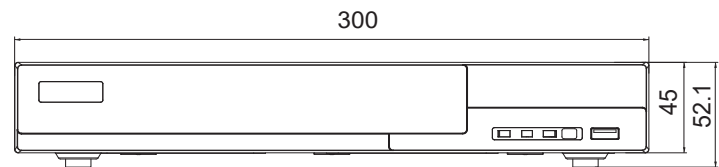

RoHS CE FC

WITH CAMERA

NVR-8311PF

System	
Compression	H.265 / H.264
Operating System	Embedded Linux
Video	
Network Input	8 CH
Network Access Bandwidth	80 Mbps
Network Access Format	8MP / 5MP / 4MP / 3MP / 1080P / 960P / 720P / 960H / D1 / CIF @25 / 30fps
Output	HDMI × 1 : 4K / 1080P / 1280 × 1024 / 1024 × 768 VGA × 1 : 1080P / 1280 × 1024 / 1024 × 768
Audio	
Network Input	8 CH
2-way Audio	RCA × 1
Local Output	RCA × 1
Record	
Record Stream	Dual / single stream recording
Mode	Manual / timer / motion / sensor
Playback	
Simultaneous Playback	Max 8 CH
Search	Time slice / time / event / tag search
Function	Play / pause / FF / REW / digital zoom
Alarm	
Mode	Manual / sensor / motion / exception
Alarm Input (IPC)	8 CH
Alarm Input (NVR)	-
Alarm Output (IPC)	8 CH
Alarm Output (NVR)	-
Triggering	Record / snap / preset / e-mail / APP push message

External Interface	
Network Interface	RJ45 1000 Mbps × 1
PoE Port	RJ45 × 8
Serial Interface	-
USB Interface	USB 2.0 × 1 (front panel) USB 2.0 × 1 (rear panel)
Remote Controller	optional
Network	
Protocol	TCP / IP / PPPoE / DHCP / DNS / DDNS / UPnP / NTP / SMTP / RTSP / ONVIF
Network-Function	Support licensed CMS(100CH) / EMAP / IE
Web Client	Multi-user online simultaneously
Client Application	Display / Playback / Backup / DVR control / PTZ Control
Storage	
SATA	1
e-SATA	0
Capacity	max 10TB per HDD
Backup	
Local Backup	USB disk / USB mobile HDD (limited)
Network Backup	Yes
Mobile Device	
Operating System	iOS / Andriod
Others	
Power Supply	DC 48V / 2.5A
Consumption	≤ 10 W (without HDD)
Dimensions	300 × 248 × 52 (W × D × H) mm
Operating Temperature	-10 ~ 50 °C
Operating Humidity	10% ~ 90% humidity