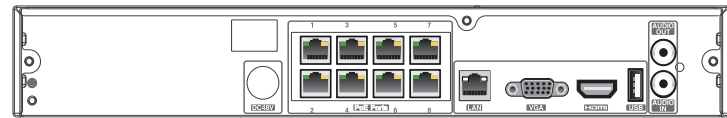

RoHS CE FC

WITH CAMERA

NVR-8311PF

System	
Compression	H.265 / H.264
Operating System	Embedded Linux
Video	
Network Input	8 CH
Network Access Bandwidth	80 Mbps
Network Access Format	8MP / 5MP / 4MP / 3MP / 1080P / 960P / 720P / 960H / D1 / CIF @25 / 30fps
Output	HDMI × 1 : 4K / 1080P / 1280 × 1024 / 1024 × 768 VGA × 1 : 1080P / 1280 × 1024 / 1024 × 768
Audio	
Network Input	8 CH
2-way Audio	RCA × 1
Local Output	RCA × 1
Record	
Record Stream	Dual / single stream recording
Mode	Manual / timer / motion / sensor
Playback	
Simultaneous Playback	Max 8 CH
Search	Time slice / time / event / tag search
Function	Play / pause / FF / REW / digital zoom
Alarm	
Mode	Manual / sensor / motion / exception
Alarm Input (IPC)	8 CH
Alarm Input (NVR)	-
Alarm Output (IPC)	8 CH
Alarm Output (NVR)	-
Triggering	Record / snap / preset / e-mail / APP push message

External Interface	
Network Interface	RJ45 1000 Mbps × 1
PoE Port	RJ45 × 8
Serial Interface	-
USB Interface	USB 2.0 × 1 (front panel) USB 2.0 × 1 (rear panel)
Remote Controller	optional
Network	
Protocol	TCP / IP / PPPoE / DHCP / DNS / DDNS / UPnP / NTP / SMTP / RTSP / ONVIF
Network-Function	Support licensed CMS(100CH) / EMAP / IE
Web Client	Multi-user online simultaneously
Client Application	Display / Playback / Backup / DVR control / PTZ Control
Storage	
SATA	1
e-SATA	0
Capacity	max 10TB per HDD
Backup	
Local Backup	USB disk / USB mobile HDD (limited)
Network Backup	Yes
Mobile Device	
Operating System	iOS / Andriod
Others	
Power Supply	DC 48V / 2.5A
Consumption	≤ 10 W (without HDD)
Dimensions	300 × 248 × 52 (W × D × H) mm
Operating Temperature	-10 ~ 50 °C
Operating Humidity	10% ~ 90% humidity